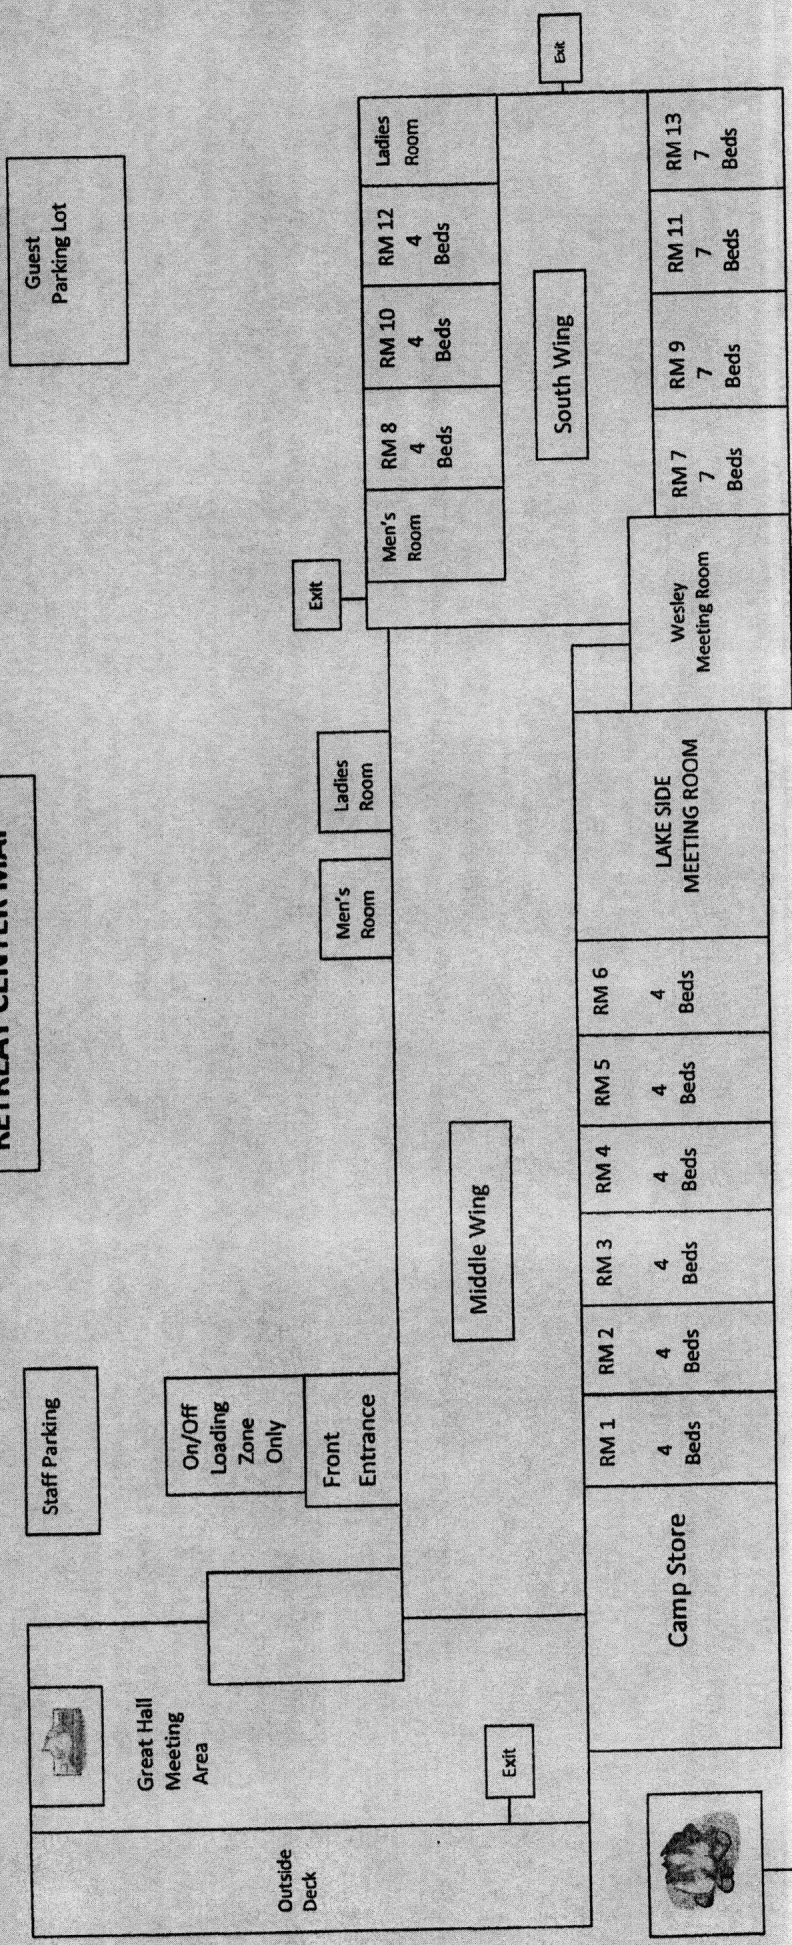

RETREAT CENTER MAP

Retreat Center

Great Hall meeting area contains tables & chairs, projector screen, fire place ~~microwave~~

Lake Side meeting room contains a large conference table, chairs, couches, ~~refrigerator~~ ~~refrigerator~~ refrigerator and microwave.

Wesley Room meeting area contains tables and chairs.

Middle Wing - 6 rooms sleep 4 each. ~~5~~ Rooms have 1 set of bunk beds and 2 single beds. 1 room has 2 bunk beds

South Wing - 3 rooms sleep 7 each. ~~3~~ Rooms have 2 sets of bunk beds and 3 single beds. 3 rooms sleep 4 each. Rooms have 1 set of bunk beds and 2 single beds.