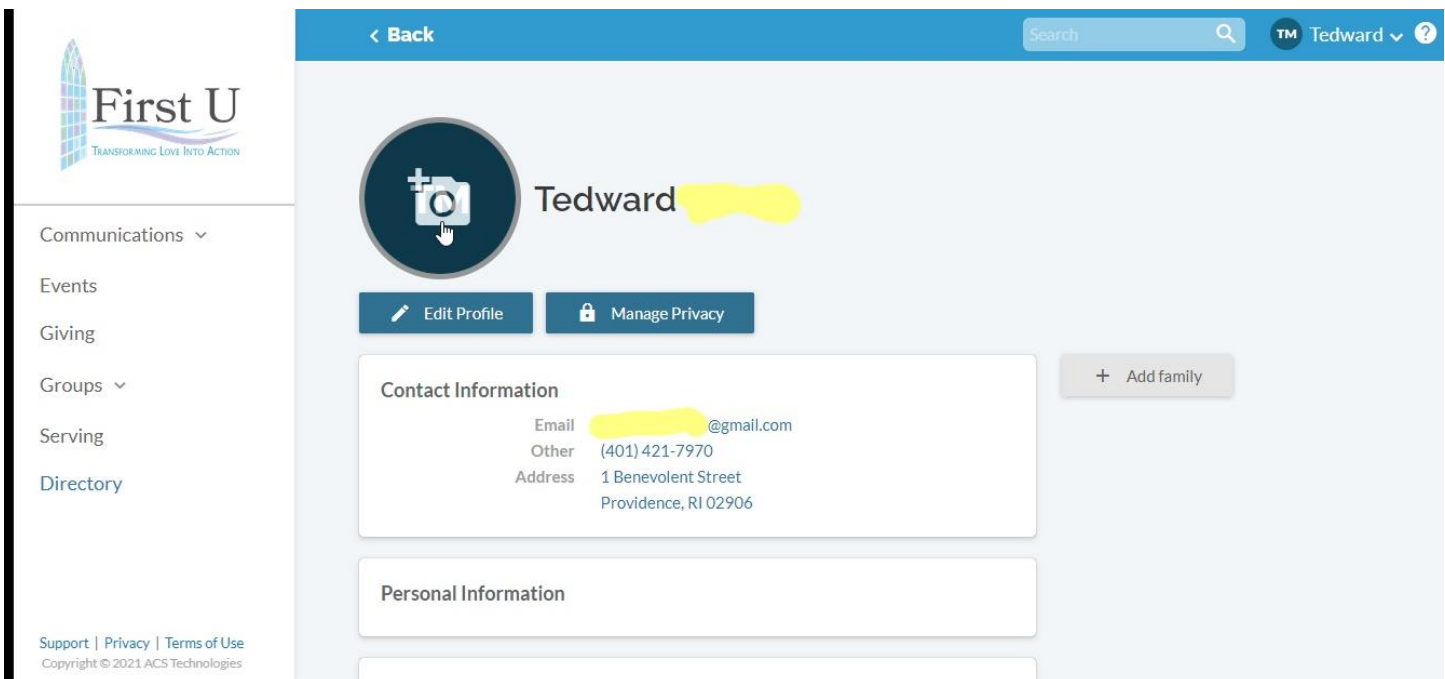

Directions for Privacy Settings in REALM

Once you have established a login and password and you sign in at www.onrealm.org you will be taken to a page that looks like this:

Click on “Directory” on the left-hand side. If your screen is too small to show the Directory option, then collapse the “Communications” option and the Directory option will appear at the bottom of the list.

By clicking on “Directory”, you will be taken to this page:

Type your name in the Search bar at the top of the page. Hit enter and then click on “You” in the directory listing.

Your information will then show. Next, click on “Manage Privacy”.