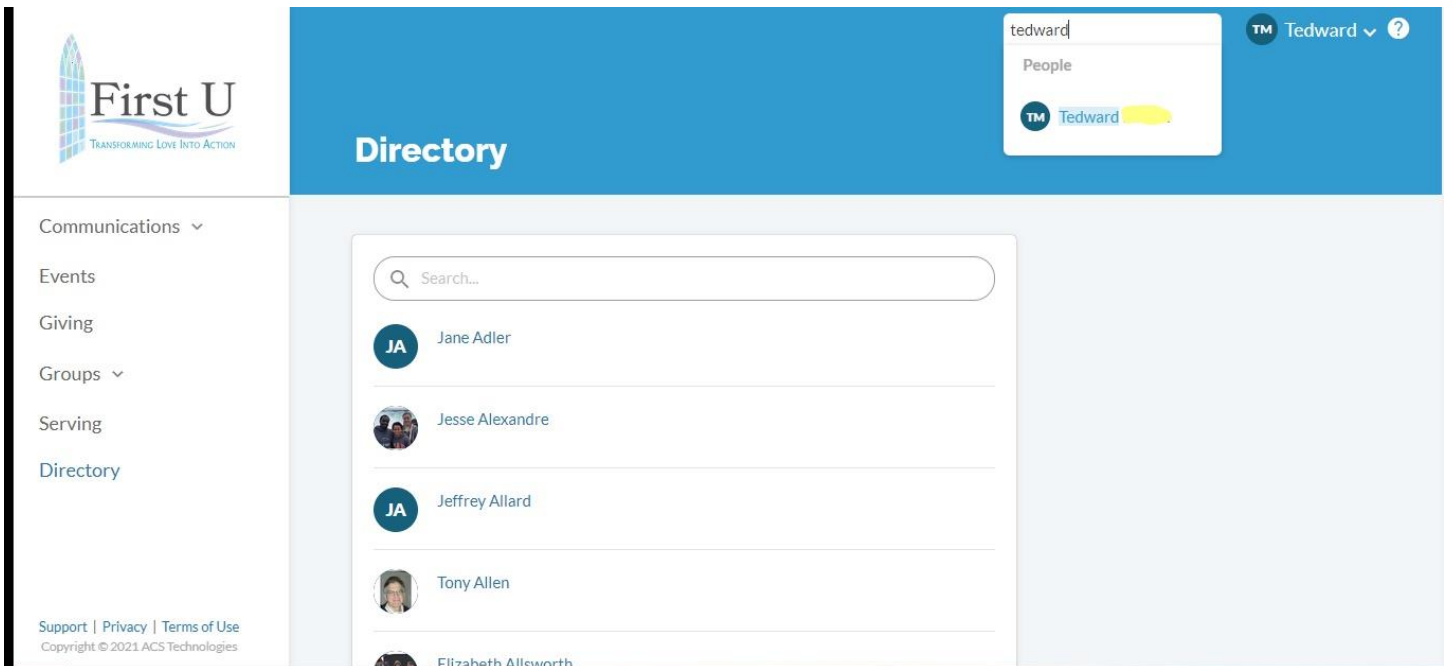

Directions for Privacy Settings in REALM

Once you have established a login and password and you sign in at www.onrealm.org you will be taken to a page that looks like this:

Click on “Directory” on the left-hand side. If your screen is too small to show the Directory option, then collapse the “Communications” option and the Directory option will appear at the bottom of the list.

By clicking on “Directory”, you will be taken to this page:

Type your name in the Search bar at the top of the page. Hit enter and then click on “You” in the directory listing.

Your information will then show. Next, click on “Manage Privacy”.