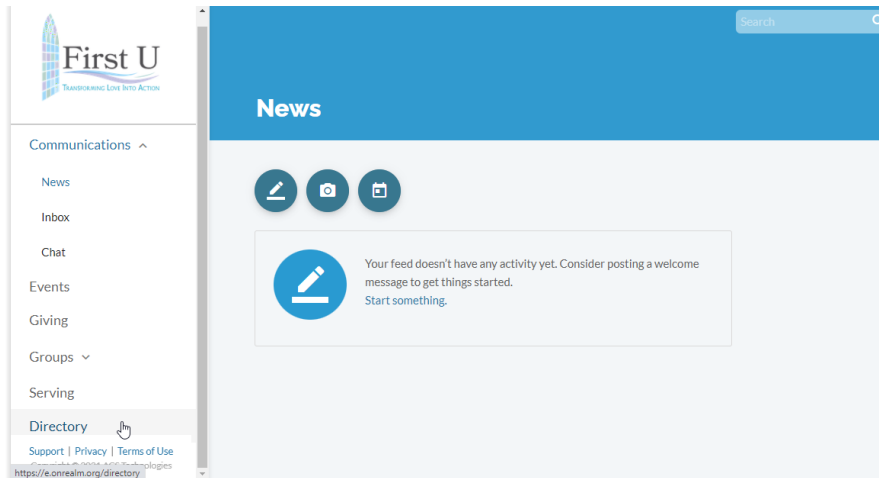

Directions for Privacy Settings in REALM

Once you have established a login and password and you sign in at www.onrealm.org you will be taken to a page that looks like this:

Click on “Directory” on the left-hand side. If your screen is too small to show the Directory option, then collapse the “Communications” option and the Directory option will appear at the bottom of the list.

By clicking on “Directory”, you will be taken to this page:

Type your name in the Search bar at the top of the page. Hit enter and then click on “You” in the directory listing.

Your information will then show. Next, click on “Manage Privacy”.