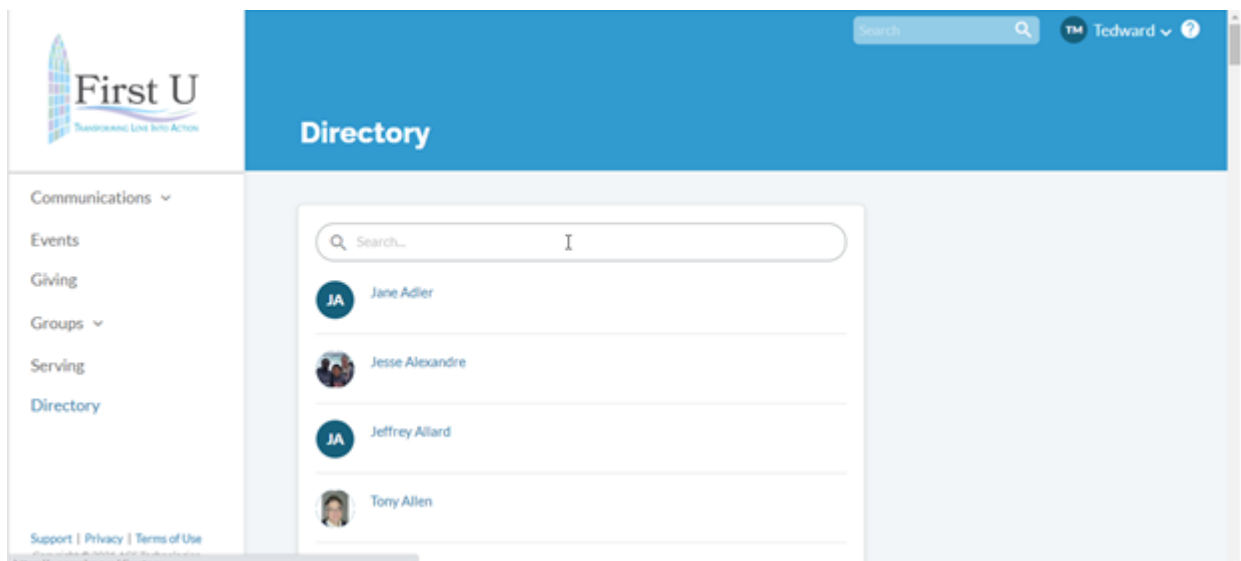

Directions for Privacy Settings in REALM

Once you have established a login and password and you sign in at www.onrealm.org you will be taken to a page that looks like this:

Click on “Directory” on the left-hand side. If your screen is too small to show the Directory option, then collapse the “Communications” option and the Directory option will appear at the bottom of the list.

By clicking on “Directory”, you will be taken to this page:

Type your name in the Search bar at the top of the page. Hit enter and then click on “You” in the directory listing.

Your information will then show. Next, click on “Manage Privacy”.