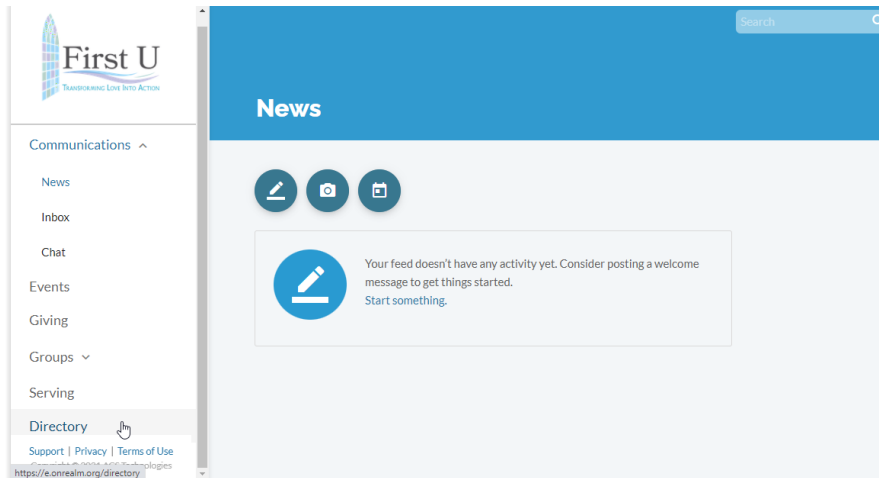

Directions for uploading photos to the Directory in REALM

Once you have established a login and password and you sign in at www.onrealm.org you will be taken to a page that looks like this:

Click on “Directory” on the left-hand side. If your screen is too small to show the Directory option, then collapse the “Communications” option and the Directory option will appear at the bottom of the list.

By clicking on “Directory”, you will be taken to this page:

Type your name in the Search bar at the top of the page. Hit enter and then click on “You” in the directory listing.

Your information will then show. If you want to upload a picture of yourself, click on the camera icon that appears and it will direct you to select a photo from your computer. You can also click on the “Edit Profile” button if you want to change any of the information in your profile.