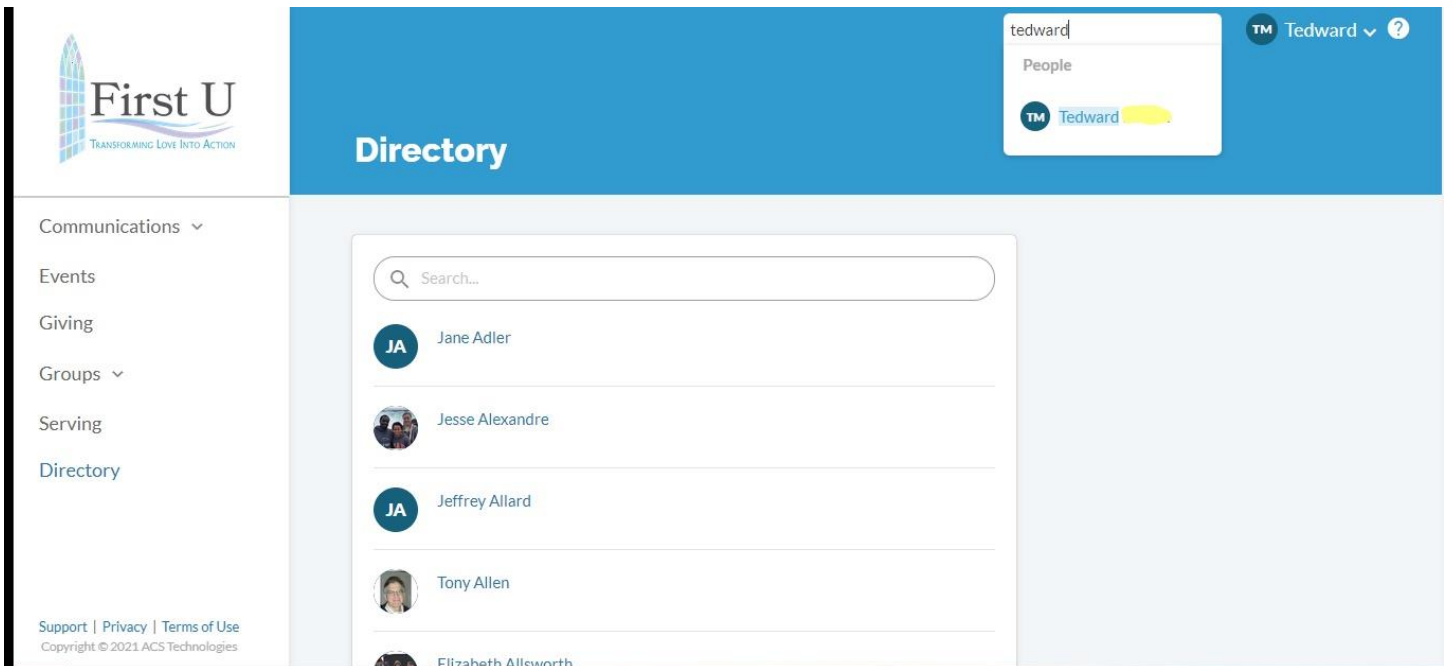

Directions for uploading photos to the Directory in REALM

Once you have established a login and password and you sign in at www.onrealm.org you will be taken to a page that looks like this:

Click on “Directory” on the left-hand side. If your screen is too small to show the Directory option, then collapse the “Communications” option and the Directory option will appear at the bottom of the list.

By clicking on “Directory”, you will be taken to this page:

Type your name in the Search bar at the top of the page. Hit enter and then click on “You” in the directory listing.

Your information will then show. If you want to upload a picture of yourself, click on the camera icon that appears and it will direct you to select a photo from your computer. You can also click on the “Edit Profile” button if you want to change any of the information in your profile.