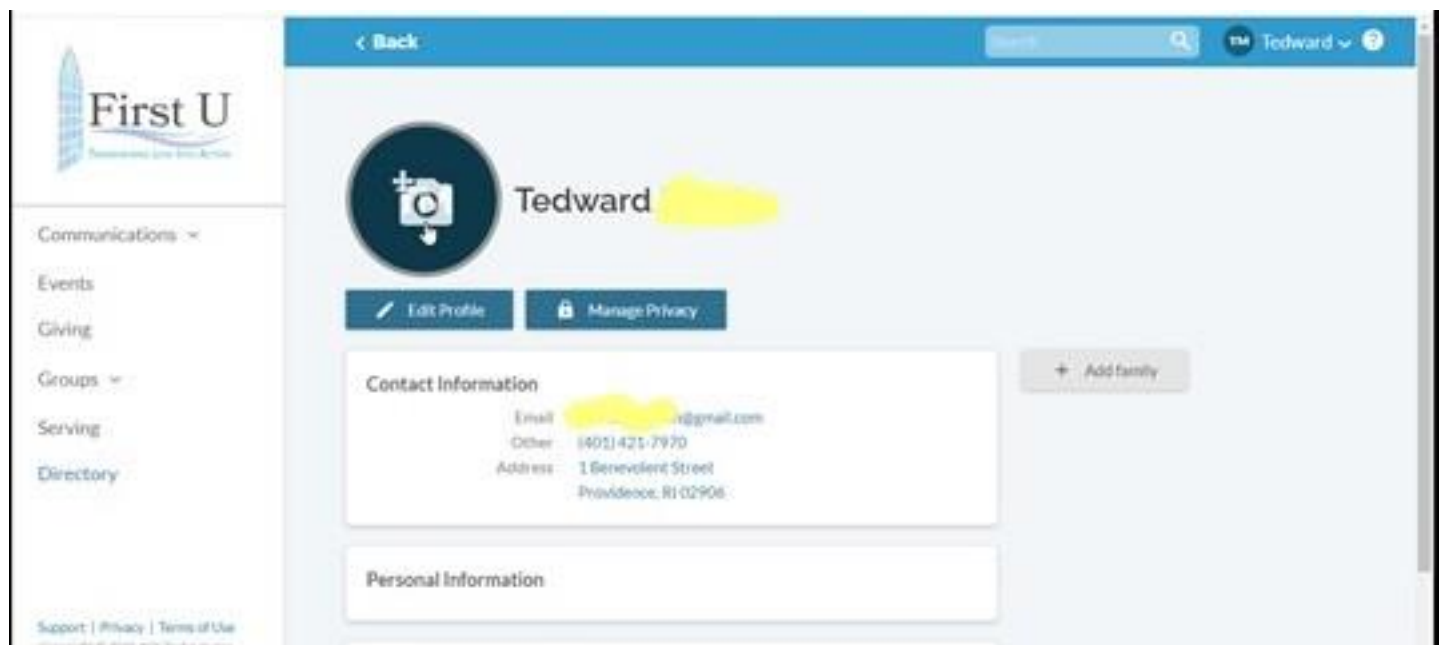

Directions for uploading photos to the Directory in REALM

Once you have established a login and password and you sign in at www.onrealm.org you will be taken to a page that looks like this:

Click on “Directory” on the left-hand side. If your screen is too small to show the Directory option, then collapse the “Communications” option and the Directory option will appear at the bottom of the list.

By clicking on “Directory”, you will be taken to this page:

Type your name in the Search bar at the top of the page. Hit enter and then click on “You” in the directory listing.

Your information will then show. If you want to upload a picture of yourself, click on the camera icon that appears and it will direct you to select a photo from your computer. You can also click on the “Edit Profile” button if you want to change any of the information in your profile.