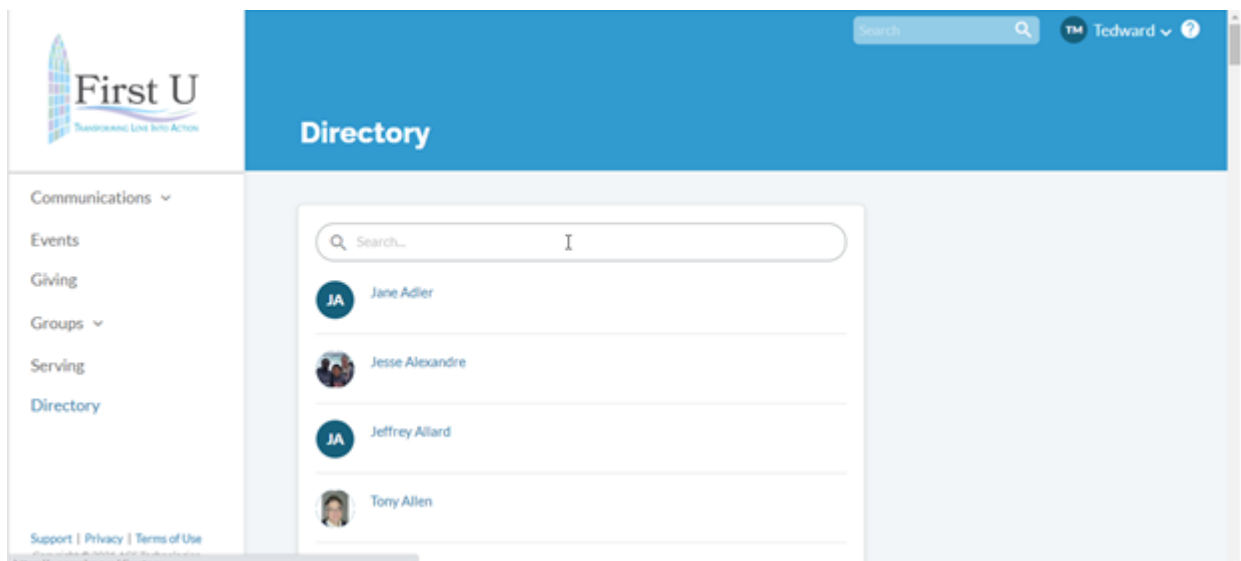

Directions for uploading photos to the Directory in REALM

Once you have established a login and password and you sign in at www.onrealm.org you will be taken to a page that looks like this:

Click on “Directory” on the left-hand side. If your screen is too small to show the Directory option, then collapse the “Communications” option and the Directory option will appear at the bottom of the list.

By clicking on “Directory”, you will be taken to this page:

Type your name in the Search bar at the top of the page. Hit enter and then click on “You” in the directory listing.

Your information will then show. If you want to upload a picture of yourself, click on the camera icon that appears and it will direct you to select a photo from your computer. You can also click on the “Edit Profile” button if you want to change any of the information in your profile.